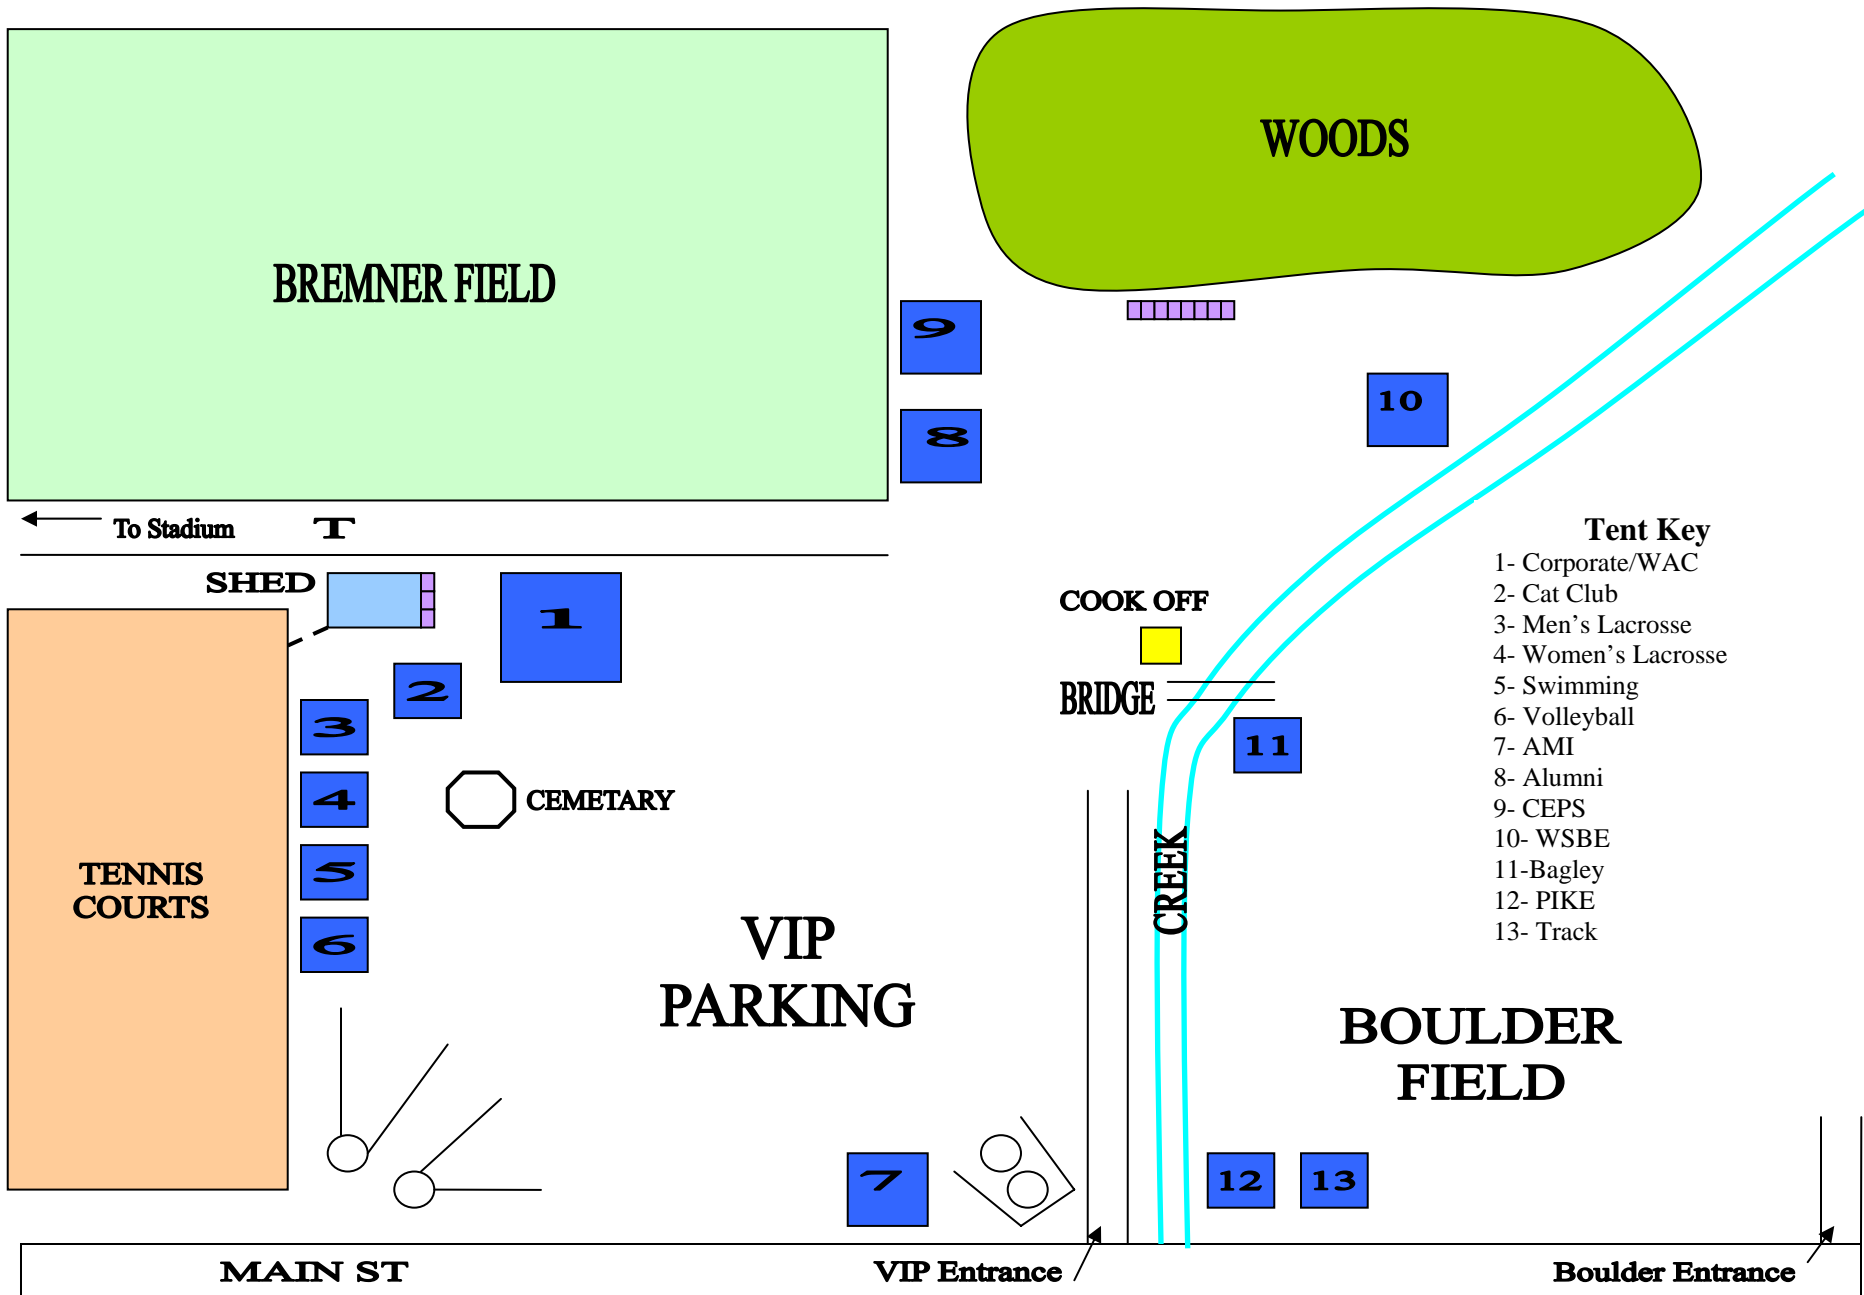

UNIVERSITY OF NEW HAMPSHIRE
2007 Tailgating Map
Saturday, October 13, 2007 vs. Iona

BREMNER FIELD

WOODS

To Stadium T

SHED

TENNIS COURTS

VIP PARKING

CEMETARY

COOK OFF

BRIDGE

CREEK

BOULDER FIELD

MAIN ST

VIP Entrance

Boulder Entrance

Tent Key

- 1- Corporate/WAC
- 2- Cat Club
- 3- Men's Lacrosse
- 4- Women's Lacrosse
- 5- Swimming
- 6- Volleyball
- 7- AMI
- 8- Alumni
- 9- CEPS
- 10- WSBE
- 11- Bagley
- 12- PIKE
- 13- Track